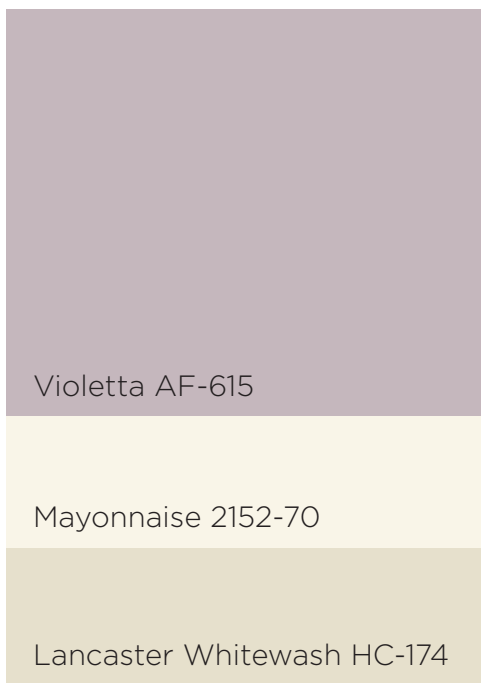

Benjamin Moore®

KIDS' ROOM COLOR IDEAS

WALLS: Gettysburg Gray HC-107, ben®, Flat
TRIM & DOOR: Icicle OC-60, ADVANCE®, Semi-Gloss
DRESSER: ADVANCE®, Satin
Frame & Bottom Drawer: Bright Yellow 2022-30
Second Drawer from the Bottom: Banana Yellow 2022-40
Second Drawer from the Top: Sundance 2022-50
Top Drawers: Light Yellow 2022-60

Gettysburg Gray HC-107

Icicle OC-60

Sundance 2022-50

Bunny Gray 2124-50

Cotton Balls OC-122

Weston Flax HC-5

Pale Oak OC-20

Steam AF-15

Coventry Gray HC-169

Cloud Cover OC-25

Chantilly Lace OC-65

Portland Gray 2109-60

Wild Rice 2097-70

Swiss Coffee OC-45

Clay Beige OC-11

Rainforest Dew 2146-50

Mountain Peak White OC-121

Misted Green 2138-50

*Color accuracy is only guaranteed when tinted in quality Benjamin Moore® Paints.
On-screen and printer color representations may vary from actual paint colors. Online exclusive tool.