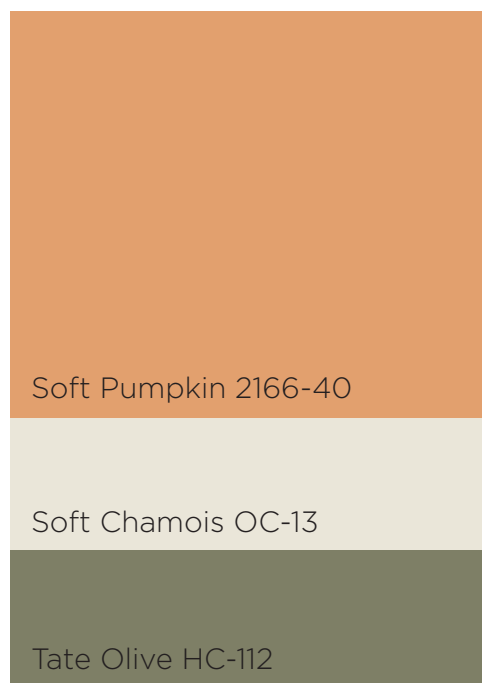

Benjamin Moore®

KIDS' ROOM COLOR IDEAS

WALLS: Gettysburg Gray HC-107, ben®, Flat
TRIM & DOOR: Icicle OC-60, ADVANCE®, Semi-Gloss
DRESSER: ADVANCE®, Satin
Frame & Bottom Drawer: Bright Yellow 2022-30
Second Drawer from the Bottom: Banana Yellow 2022-40
Second Drawer from the Top: Sundance 2022-50
Top Drawers: Light Yellow 2022-60

Gettysburg Gray HC-107

Icicle OC-60

Sundance 2022-50

Bunny Gray 2124-50

Cotton Balls OC-122

Weston Flax HC-5

Pale Oak OC-20

Steam AF-15

Coventry Gray HC-169

Cloud Cover OC-25

Chantilly Lace OC-65

Portland Gray 2109-60

Wild Rice 2097-70

Swiss Coffee OC-45

Clay Beige OC-11

Rainforest Dew 2146-50

Mountain Peak White OC-121

Misted Green 2138-50

*Color accuracy is only guaranteed when tinted in quality Benjamin Moore® Paints.
On-screen and printer color representations may vary from actual paint colors. Online exclusive tool.