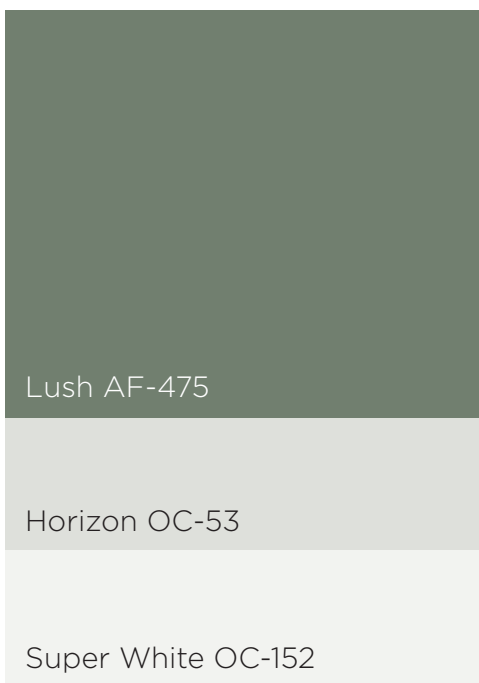

*Color accuracy is only guaranteed when tinted in quality Benjamin Moore® Paints.
On-screen and printer color representations may vary from actual paint colors. Online exclusive tool.